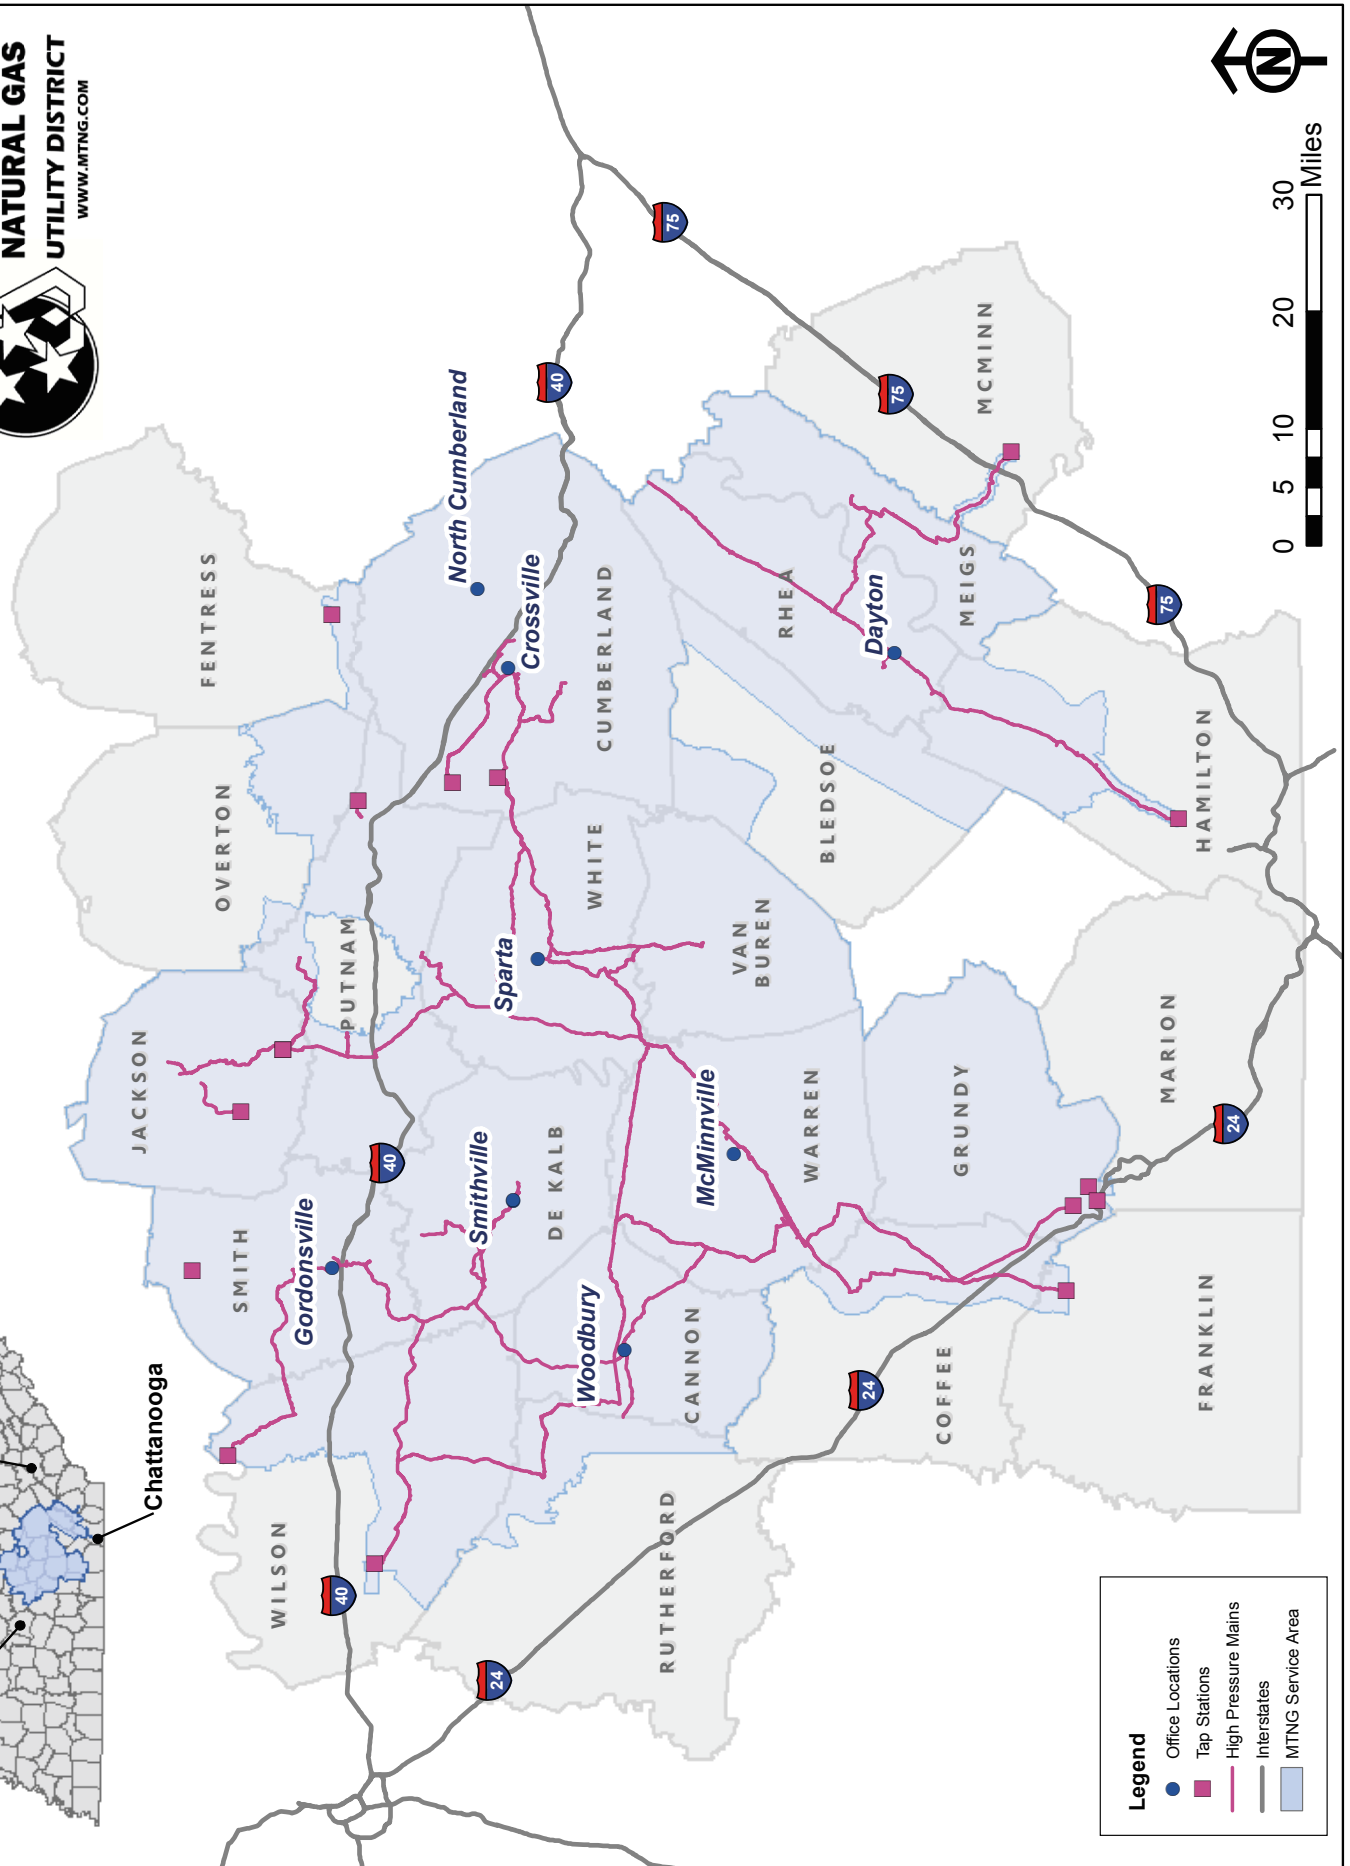

Changes may occur. Contact the operator to discuss their pipeline systems and areas of operation.

- Hickman
- New Middleton
- Sykes
- Rome

Wilson County, TN

- Centerville
- Philadelphia
- Tuckers Crossroads
- Gladeville
- Cherry Valley
- Shop Springs
- Watertown
- Cottage Home
- Taylorsville
- Bellwood

Grundy County, TN

- Pelham
- Monteagle
- Mountview
- Tracy City

Franklin County, TN

- Oak Grove

Marion County, TN

- Monteagle

Warren County, TN

- Campaign
- McMinnville
- Smartt
- Green Hill
- Centertown
- Morrison
- Viola
- Dibrell
- Rock Island
- Irving College

- Cummingsville
- Spencer

White County, TN

- Cassville
- Bakers Crossroads
- Bon DeCroft
- Ravenscroft
- De Rossett
- Burgess Falls
- Old Zion
- Sparta
- Doyle
- Bon Air
- Quebeck
- Walling

Jackson County, TN

Rutherford County, TN

- Readyville
- Lascassas
- Milton
- Lofton

Legend

- Office Locations
- Tap Stations
- High Pressure Mains
- Interstates
- MTNG Service Area